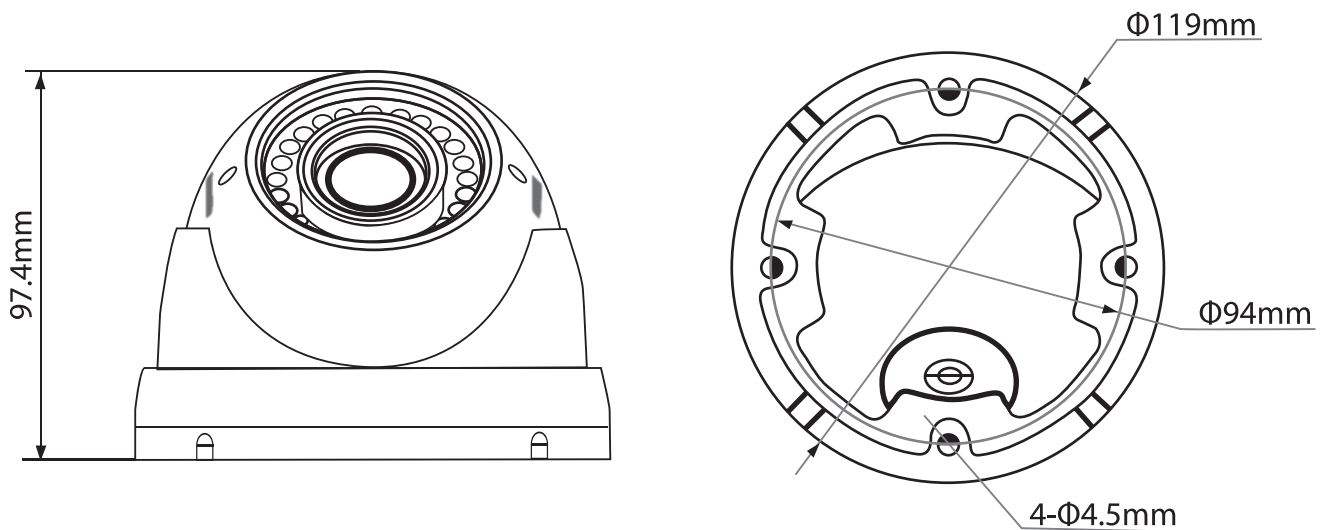

## SPECIFICATIONS

<b>Model Number</b>	DHD10/2812R-4
<b>Image Sensor</b>	1Megapixel CMOS
<b>Effective Pixels</b>	1280(H)×720(V)
<b>Electronic Shutter Speed</b>	1/50s~1/100,000s
<b>Video Frame Rate</b>	720P@25fps
<b>Synchronization</b>	Internal
<b>Min. Illumination</b>	0.05Lux/F1.4, 0Lux IR on
<b>Video Output</b>	CVI/TVI/AHD/ANALOGUE
<b>Camera Features</b>	
<b>Max. IR distance</b>	30m, Smart IR

(continued)

(continued)

<b>Day/Night</b>	Auto(ICR) / Color / B/W
<b>Noise Reduction</b>	2D
<b>Lens</b>	
<b>Focal Length</b>	2.8~12mm
<b>Angle of View</b>	H: 93°~35°
<b>Lens Type</b>	Manual / Fixed Iris
<b>Mount Type</b>	Φ14
<b>General</b>	
<b>Power Supply</b>	DC12V±25%
<b>Power Consumption</b>	Max 2.8W
<b>Working Environment</b>	-30°C~+60°C / Less than 95%RH (no condensation)
<b>Ingress Protection</b>	IP66
<b>Dimensions</b>	Ø119mm × 97.4mm
<b>Weight</b>	0.55kg