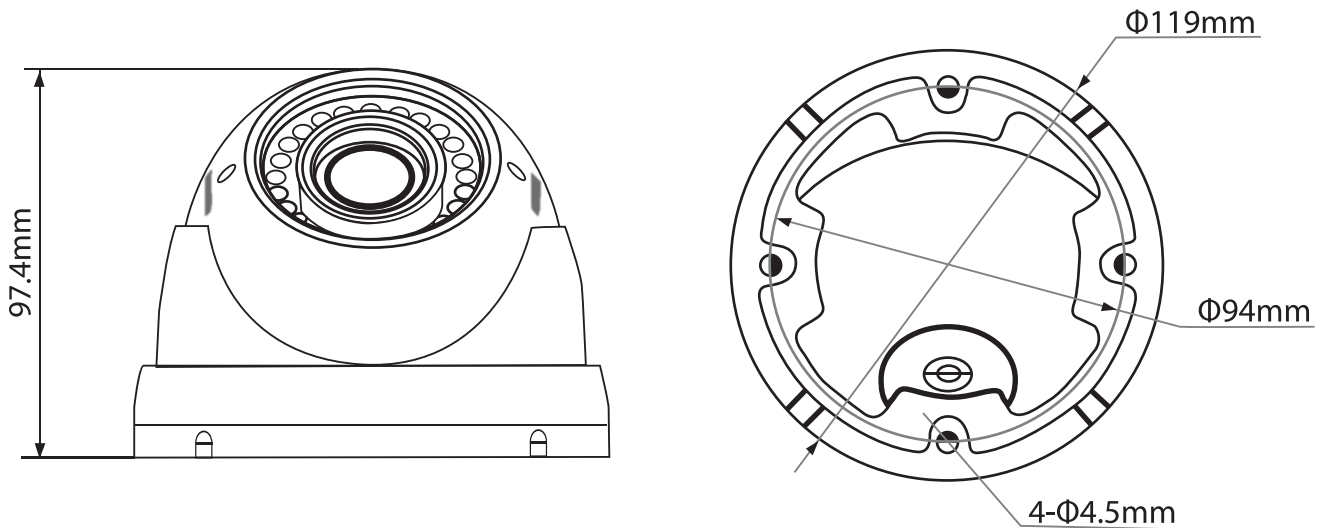

SPRO[®]

DHD10/2812RW-4

1Megapixel 720P Water-proof
4 IN 1 (CVI / TVI / AHD / ANALOGUE)

Key Features:

- 1Megapixel CMOS
- 720P@25fp
- 4 IN 1 (CVI / TVI / AHD / ANALOGUE)
- High speed, long distance real-time transmission
- Day/Night(ICR), AWB, AGC, BLC, 2DNR
- 2.8~12mm vari-focal lens
- Max. IR distance 30m, Smart IR
- IP66, DC12V

SPECIFICATIONS

Model Number	DHD10/2812RW-4
Image Sensor	1Megapixel CMOS
Effective Pixels	1280(H)×720(V)
Electronic Shutter Speed	1/50s~1/100,000s
Video Frame Rate	720P@25fps
Synchronization	Internal
Min. Illumination	0.05Lux/F1.4, 0Lux IR on
Video Output	CVI/TVI/AHD/ANALOGUE
Camera Features	
Max. IR distance	30m, Smart IR

(continued)

(continued)

Day/Night	Auto(ICR) / Color / B/W
Noise Reduction	2D
Lens	
Focal Length	2.8~12mm
Angle of View	H: 93°~35°
Lens Type	Manual / Fixed Iris
Mount Type	Φ14
General	
Power Supply	DC12V±25%
Power Consumption	Max 2.8W
Working Environment	-30°C~+60°C / Less than 95%RH (no condensation)
Ingress Protection	IP66
Dimensions	Ø119mm × 97.4mm
Weight	0.55kg