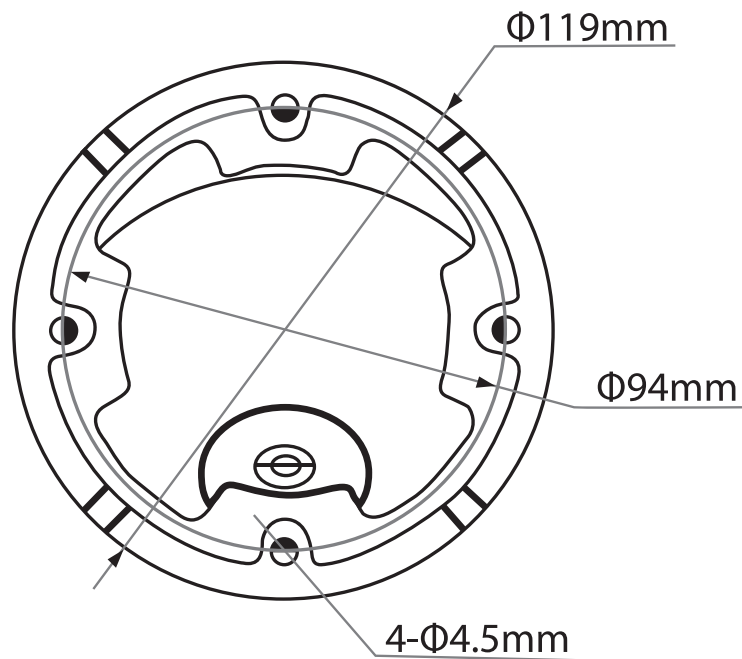

- 4MP@25fps
- 2.8~12mm vari-focal lens
- Max. IR distance 30m
- Smart IR
- WDR
- IP67 waterproof
- DC12V

SPECIFICATIONS

Model Number	DHD40/2713RW
Image Sensor	1/3" CMOS
Effective Pixels	2688(H)×1520(V), 4MP
Scanning System	Progressive
Electronic Shutter Speed	1/25~1/100000s
Min. Illumination	0.03Lux/F1.3, 30IRE, 0Lux IR on
S/N Ratio	More than 65dB
Max. IR LEDs Length	Up to 30m
IR On/Off Control	Auto/ Manual
IR LEDs	20

(continued)

Lens

Lens Type	Vari-focal lens
Mount Type	Board-in
Focal Length	2.7-13.5mm
Max Aperture	F1.3
Angle of View	H:98°~26°
Focus Control	Manual

Pan/Tilt/Rotation

Pan/Tilt/Rotation Range	Pan:0°~360° / Tilt: 0° ~ 90° / Rotation: 0° ~ 360°
--------------------------------	--

Casing	Aluminium
Dimensions	Φ119mm×97.4mm (Φ4.69"×3.83")
Net Weight	0.28kg (0.62lb)
Gross Weight	0.35kg (0.77lb)

All specifications are subject to change without notice. Copyright © Luxrite Ltd. All rights reserved