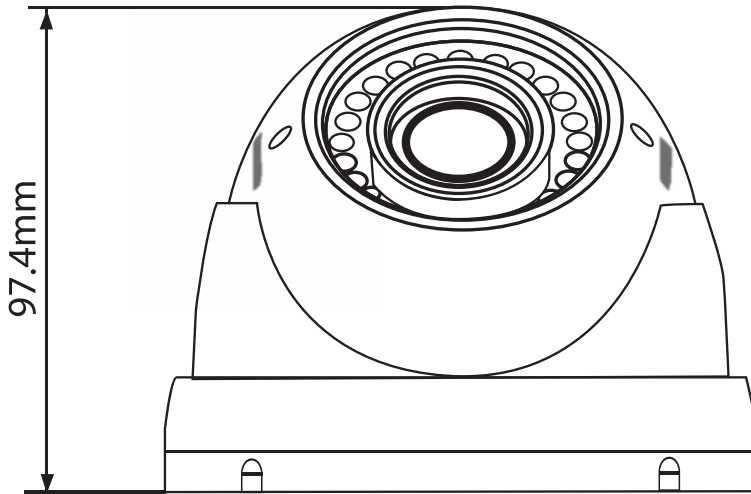

- 4MP@25fps
- 2.8~12mm vari-focal lens
- Max. IR distance 30m
- Smart IR
- WDR
- IP67 waterproof
- DC12V

SPECIFICATIONS

Model Number	DHD40/2713RW
Image Sensor	1/3" CMOS
Effective Pixels	2688(H)×1520(V), 4MP
Scanning System	Progressive
Electronic Shutter Speed	1/25~1/100000s
Min. Illumination	0.03Lux/F1.3, 30IRE, 0Lux IR on
S/N Ratio	More than 65dB
Max. IR LEDs Length	Up to 30m
IR On/Off Control	Auto/ Manual
IR LEDs	20

(continued)

Lens

Lens Type	Vari-focal lens
Mount Type	Board-in
Focal Length	2.7-13.5mm
Max Aperture	F1.3
Angle of View	H:98°~26°
Focus Control	Manual

Pan/Tilt/Rotation

Pan/Tilt/Rotation Range	Pan:0°~360° / Tilt: 0° ~ 90° / Rotation: 0° ~ 360°
--------------------------------	--

Casing	Aluminium
Dimensions	Φ119mm×97.4mm (Φ4.69"×3.83")
Net Weight	0.28kg (0.62lb)
Gross Weight	0.35kg (0.77lb)

All specifications are subject to change without notice. Copyright © Luxrite Ltd. All rights reserved