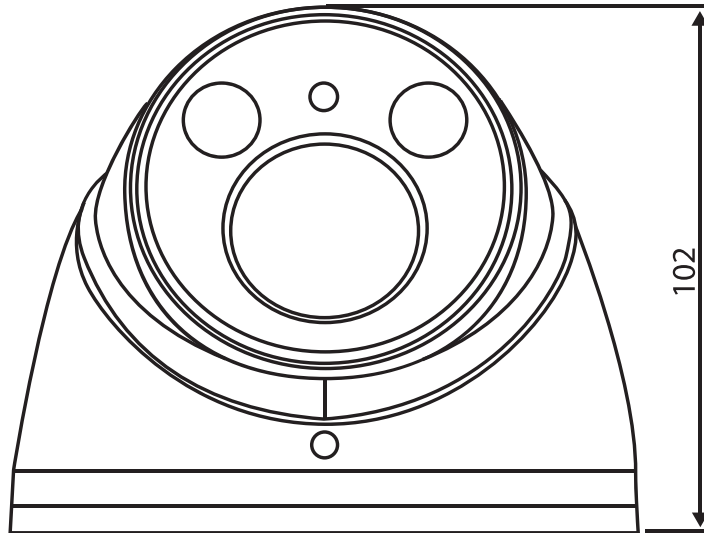

(continued)

Lens

Lens Type	Fixed lens / Fixed iris
Mount Type	Board-in
Focal Length	2.8mm
Max Aperture	F2.0
Angle of View	H:84.8°
Focus Control	N/A

Pan/Tilt/Rotation

Pan/Tilt/Rotation Range	Pan:0°~360° / Tilt: 0° ~ 78° / Rotation: 0° ~ 360°
--------------------------------	--

Interface

Audio Interface	Built-in Mic (Directional)
------------------------	----------------------------

General

Power Supply	12V DC ±25%
Power Consumption	Max 4.1W (12V DC, IR on)
Operating Conditions	-40°C ~ +60°C / Less than 90% RH
Storage Conditions	-40°C ~ +60°C / Less than 90% RH
Ingress Protection	IP66

Casing	Aluminium
Dimensions	Φ106mm×93.7mm (Φ4.17"×3.69")
Net Weight	0.44kg (0.97lb)
Gross Weight	0.58kg (1.28lb)

All specifications are subject to change without notice. Copyright © Luxrite Ltd. All rights reserved