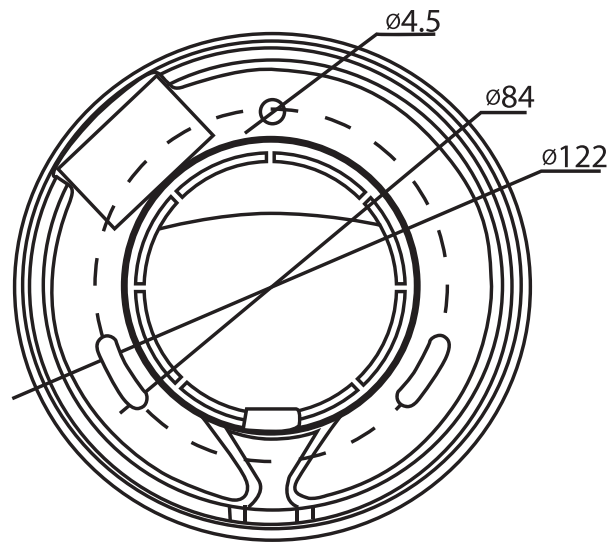

(continued)

Lens

Lens Type	Fixed lens / Fixed iris
Mount Type	Board-in
Focal Length	2.8mm
Max Aperture	F2.0
Angle of View	H:84.8°
Focus Control	N/A

Pan/Tilt/Rotation

Pan/Tilt/Rotation Range	Pan:0°~360° / Tilt: 0° ~ 78° / Rotation: 0° ~ 360°
--------------------------------	--

Video

Resolution	4MP (2560x1440)
Frame Rate	25@4MP, 25fps@1080P, 25fps@720P
Video Output	1-channel BNC HD-CVI video output
Day/Night	Auto (ICR) / Manual
OSD Menu	Multi-language
BLC Mode	BLC / HLC / DWDR
WDR	DWDR
Gain Control	AGC
Noise Reduction	2D
White Balance	Auto / Manual
Smart IR	Auto / Manual

Interface

Audio Interface	Built-in Mic (Directional)
------------------------	----------------------------

General

Power Supply	12V DC ±25%
Power Consumption	Max 4.1W (12V DC, IR on)
Operating Conditions	-40°C ~ +60°C / Less than 90% RH
Storage Conditions	-40°C ~ +60°C / Less than 90% RH
Ingress Protection	IP66

Casing	Aluminium
Dimensions	Φ106mm×93.7mm (Φ4.17"×3.69")
Net Weight	0.44kg (0.97lb)
Gross Weight	0.58kg (1.28lb)

All specifications are subject to change without notice. Copyright © Luxrite Ltd. All rights reserved