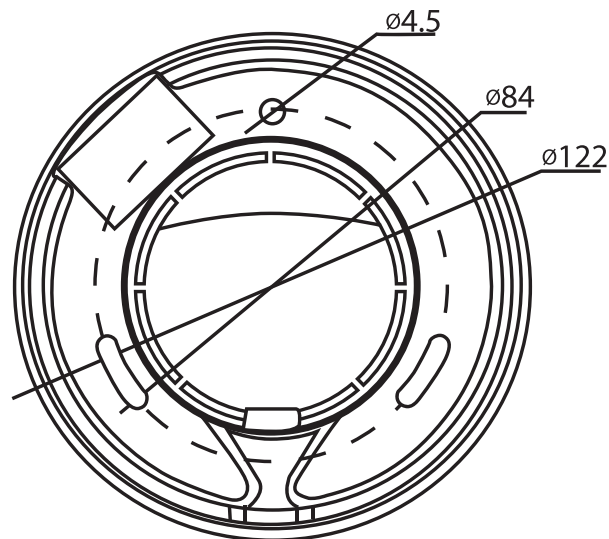

Key Features:

- 4MP@25fps
- 2.8mm fixed Lens
- POC (power over co-ax)
- Microphone Built-in (Directional)
- Up to 50M IR distance
- Smart IR
- IP66 waterproof
- DC12V

SPECIFICATIONS

Model Number	DHD40/28RW-T-M
Image Sensor	1/3" CMOS
Effective Pixels	2688(H)×1520(V), 4MP
Scanning System	Progressive
Electronic Shutter Speed	1/25~1/100000s
Min. Illumination	0.03Lux/F1.9, 30IRE, 0Lux IR on
S/N Ratio	More than 65dB
Max. IR LEDs Length	Up to 50m
IR On/Off Control	Auto/ Manual
IR LEDs	1

(continued)

Lens

Lens Type	Fixed lens / Fixed iris
Mount Type	Board-in
Focal Length	2.8mm
Max Aperture	F2.0
Angle of View	H:84.8°
Focus Control	N/A

Pan/Tilt/Rotation

Pan/Tilt/Rotation Range	Pan:0°~360° / Tilt: 0° ~ 78° / Rotation: 0° ~ 360°
--------------------------------	----------------------------------------------------

Video

Resolution	4MP (2560x1440)
Frame Rate	25@4MP, 25fps@1080P, 25fps@720P
Video Output	1-channel BNC HD-CVI video output
Day/Night	Auto (ICR) / Manual
OSD Menu	Multi-language
BLC Mode	BLC / HLC / DWDR
WDR	DWDR
Gain Control	AGC
Noise Reduction	2D
White Balance	Auto / Manual
Smart IR	Auto / Manual

Casing	Aluminium
Dimensions	Φ106mm×93.7mm (Φ4.17"×3.69")
Net Weight	0.44kg (0.97lb)
Gross Weight	0.58kg (1.28lb)

All specifications are subject to change without notice. Copyright © Luxrite Ltd. All rights reserved