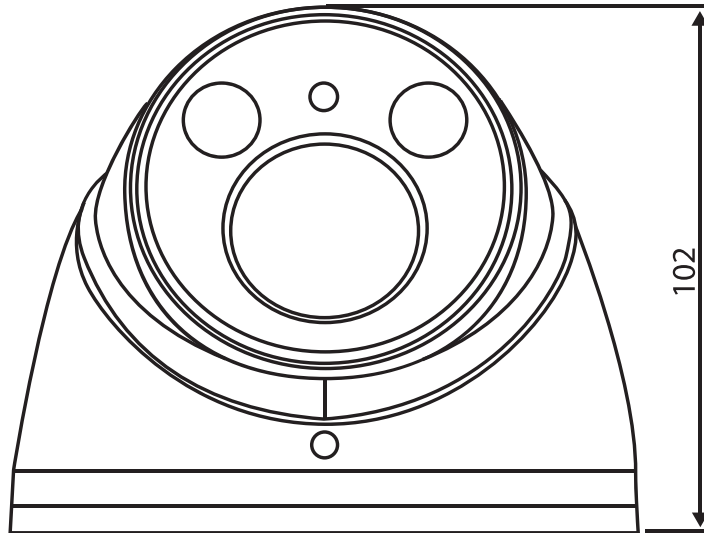

Key Features:

- 4MP@25fps
- 2.8mm fixed Lens
- POC (power over co-ax)
- Microphone Built-in (Directional)
- Up to 50M IR distance
- Smart IR
- IP66 waterproof
- DC12V

SPECIFICATIONS

Model Number	DHD40/28RW-T-M
Image Sensor	1/3" CMOS
Effective Pixels	2688(H)×1520(V), 4MP
Scanning System	Progressive
Electronic Shutter Speed	1/25~1/100000s
Min. Illumination	0.03Lux/F1.9, 30IRE, 0Lux IR on
S/N Ratio	More than 65dB
Max. IR LEDs Length	Up to 50m
IR On/Off Control	Auto/ Manual
IR LEDs	1

(continued)

Lens

Lens Type	Fixed lens / Fixed iris
Mount Type	Board-in
Focal Length	2.8mm
Max Aperture	F2.0
Angle of View	H:84.8°
Focus Control	N/A

Pan/Tilt/Rotation

Pan/Tilt/Rotation Range	Pan:0°~360° / Tilt: 0° ~ 78° / Rotation: 0° ~ 360°
--------------------------------	----------------------------------------------------

Interface

Audio Interface	Built-in Mic (Directional)
------------------------	----------------------------

General

Power Supply	12V DC ±25%
Power Consumption	Max 4.1W (12V DC, IR on)
Operating Conditions	-40°C ~ +60°C / Less than 90% RH
Storage Conditions	-40°C ~ +60°C / Less than 90% RH
Ingress Protection	IP66

Casing	Aluminium
Dimensions	Φ106mm×93.7mm (Φ4.17"×3.69")
Net Weight	0.44kg (0.97lb)
Gross Weight	0.58kg (1.28lb)

All specifications are subject to change without notice. Copyright © Luxrite Ltd. All rights reserved