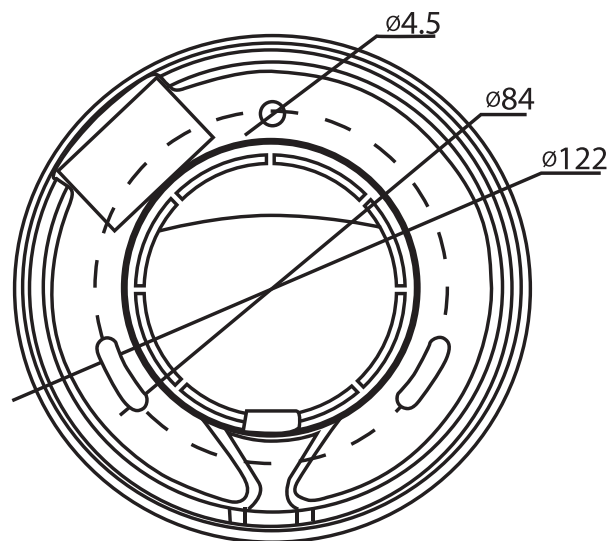

## Pan/Tilt/Rotation

<b>Pan/Tilt/Rotation Range</b>	Pan:0°~360° / Tilt: 0° ~ 78° / Rotation: 0° ~ 360°
--------------------------------	--

## Video

<b>Resolution</b>	4MP (2560x1440)
<b>Frame Rate</b>	25@4MP, 25fps@1080P, 25fps@720P
<b>Video Output</b>	1-channel BNC HD-CVI video output
<b>Day/Night</b>	Auto (ICR) / Manual
<b>OSD Menu</b>	Multi-language
<b>BLC Mode</b>	BLC / HLC / DWDR
<b>WDR</b>	DWDR
<b>Gain Control</b>	AGC
<b>Noise Reduction</b>	2D
<b>White Balance</b>	Auto / Manual
<b>Smart IR</b>	Auto / Manual

<b>Casing</b>	Aluminium
<b>Dimensions</b>	Φ106mm×93.7mm (Φ4.17"×3.69")
<b>Net Weight</b>	0.44kg (0.97lb)
<b>Gross Weight</b>	0.58kg (1.28lb)

All specifications are subject to change without notice. Copyright © Luxrite Ltd. All rights reserved