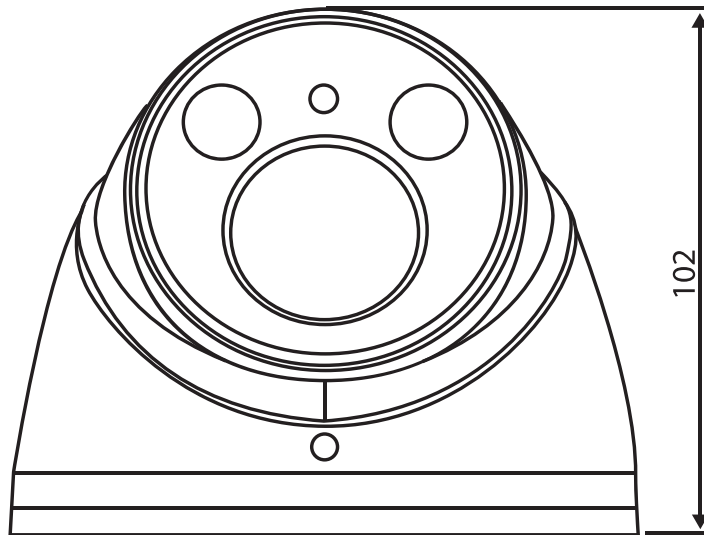

## Pan/Tilt/Rotation

<b>Pan/Tilt/Rotation Range</b>	Pan:0°~360° / Tilt: 0° ~ 78° / Rotation: 0° ~ 360°
--------------------------------	--

<b>Casing</b>	Aluminium
<b>Dimensions</b>	Φ106mm×93.7mm (Φ4.17"×3.69")
<b>Net Weight</b>	0.44kg (0.97lb)
<b>Gross Weight</b>	0.58kg (1.28lb)

All specifications are subject to change without notice. Copyright © Luxrite Ltd. All rights reserved