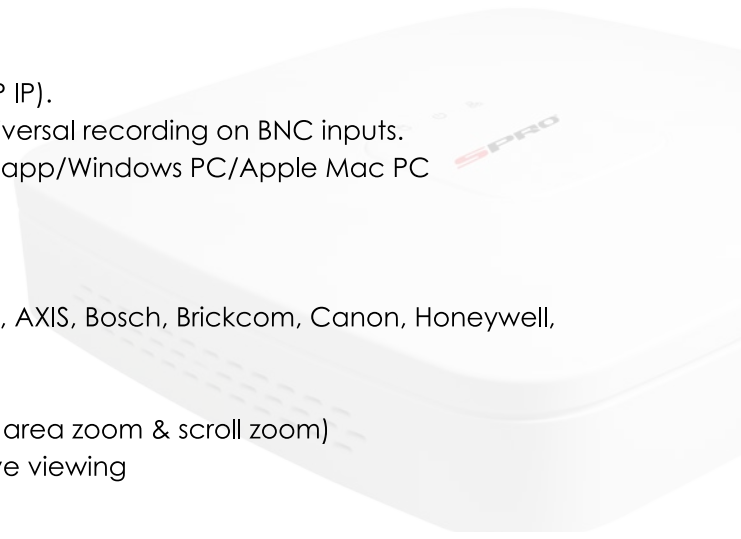

S PRO SEVEN

DHDVR04-SEVEN

5 Channel 3 in 1 HDCVI DVR (Analogue/HDCVI/IP)

No Port Forwarding Required for Smart Phone/Windows PC/Apple Mac Viewing

5 CHANNELS

HDMI

VGA

PTZ CONTROL

H.264

IPHONE & ANDROID
PHONE VIEWING

APPLE MAC
VIEWING

USB BACKUP

HDCVI

Key Features:

- 5 channel recording (4 channel HDCVI + 1 channel 2MP IP).
- Analogue & 720P or analogue & 1080N (plug & play) universal recording on BNC inputs.
- P2P (no port forwarding required) - Apple app/Android app/Windows PC/Apple Mac PC
- 800TVL@25fps, 720P/1080N@12fps
- IP channel : 2MP realtime recording (25fps)
- 1/4 channel playback
- ONVIF 2.4 compatible : Dahua, Hikvision, Arecont Vision, AXIS, Bosch, Brickcom, Canon, Honeywell, Panasonic, Pelco, Samsung, Sony, Vivotek and etc.
- Spot monitoring via network
- PTZ control over 1 co-ax cable (mouse control on DVR - area zoom & scroll zoom)
- Instant playback on one channel when others are on live viewing
- Smart search & email notification (snapshot)
- Backup footage by video clip while viewing playback

SPECIFICATIONS

Model Number	DHDVR04-SEVEN
Main Processor	Embedded processor
Operating System	Embedded LINUX

Video

Input	5 channel (4 x HDCVI + 1 x IP)	
Standard	Analogue + HDCVI	4 channel Analogue/HDCVI Camera
	IP	1 channel (up to 2 Megapixel IP)