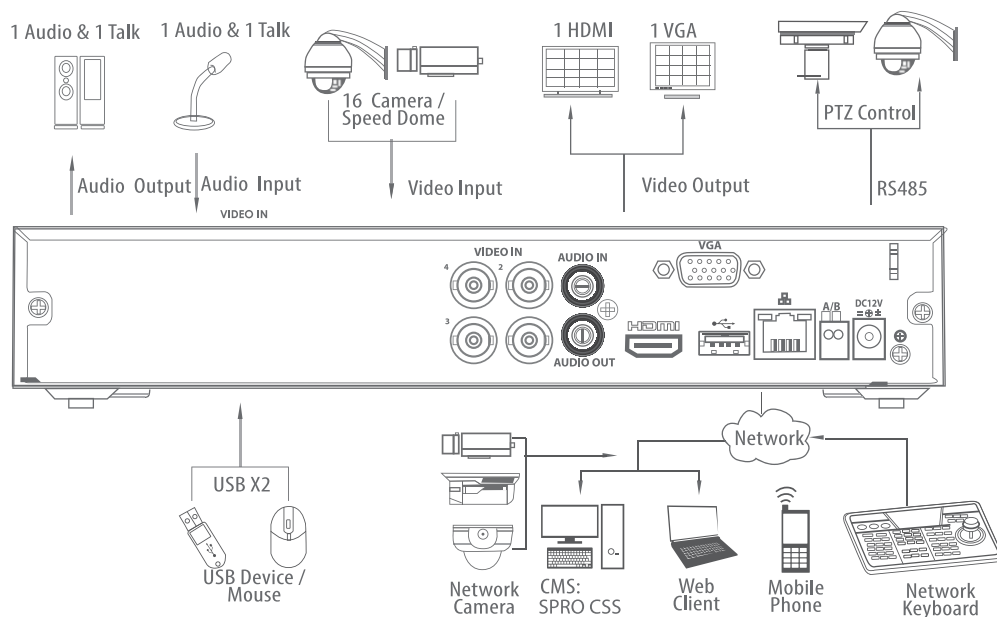

Backup Mode	USB Device/Internal SATA burner/Network
Network	
Ethernet	RJ-45 port (10/100M)
Network Functions	HTTP, IPv4/IPv6, TCP/IP, UPNP, RTSP, UDP, SMTP, NTP, DHCP, DNS, PPPOE, DDNS, FTP, IP Filter, SNMP, P2P
Max. User Access	128 users
Smart Phone	iPhone, iPad, Android Phone
Storage	
Internal HDD	1 SATA port, up to 6TB
Auxiliary Interface	
USB Interface	2 ports(1 Rear), USB2.0
RS485	1 port, For PTZ Control
General	
Power Supply	DC12V/2A
Power Consumption	10W (without HDD)
Working Environment	-10°C ~+55°C / 10%~90%RH / 86~106kpa
Dimensions	Compact 1U, 260mm × 220mm × 40mm
Weight	1.6 KG(without HDD)

All specifications are subject to change without notice. Copyright © Luxrite Ltd. All rights reserved