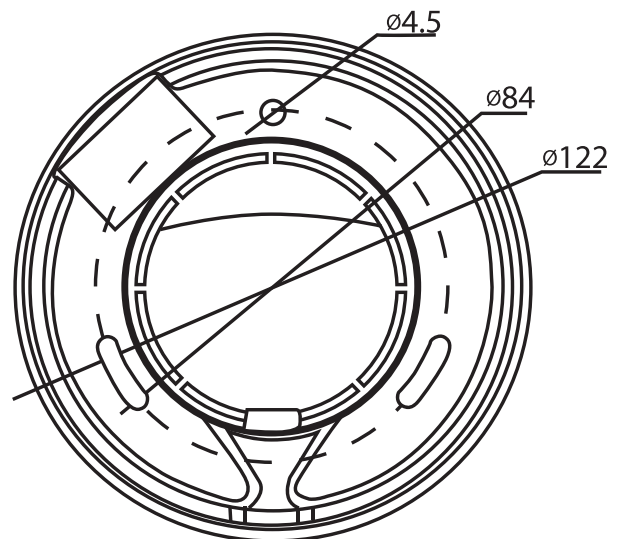

Auxiliary Interface

RS485	N/A
--------------	-----

(continued)

Alarm	N/A
PIR Sensor Range	N/A
General	
Power Supply	DC12V, PoE (802.3af)
Power Consumption	Max 7.5W
Working Environment	-30°C~+60°C, Less than 95% RH
Ingress Protection	IP66
Vandal Resistance	N/A
Dimensions	Ø122mm x 102mm
Weight	0.55Kg