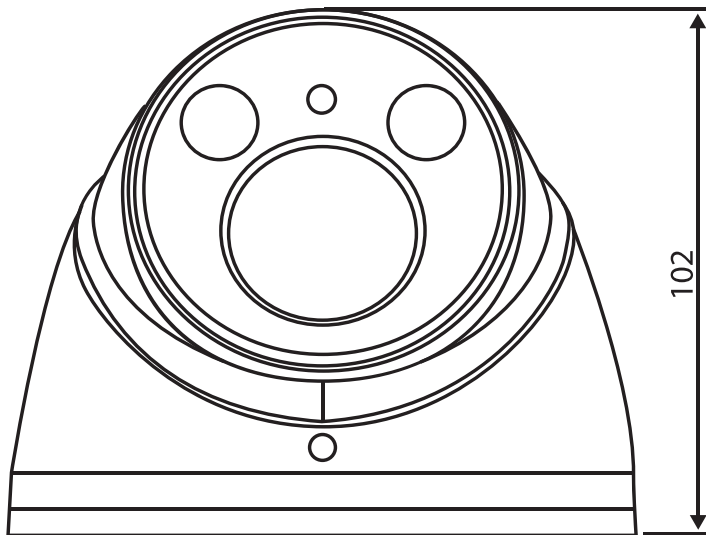

Auxiliary Interface

RS485	N/A
--------------	-----

(continued)

Alarm	N/A
PIR Sensor Range	N/A
General	
Power Supply	DC12V, PoE (802.3af)
Power Consumption	Max 7.5W
Working Environment	-30°C~+60°C, Less than 95% RH
Ingress Protection	IP66
Vandal Resistance	N/A
Dimensions	Ø122mm x 102mm
Weight	0.55Kg