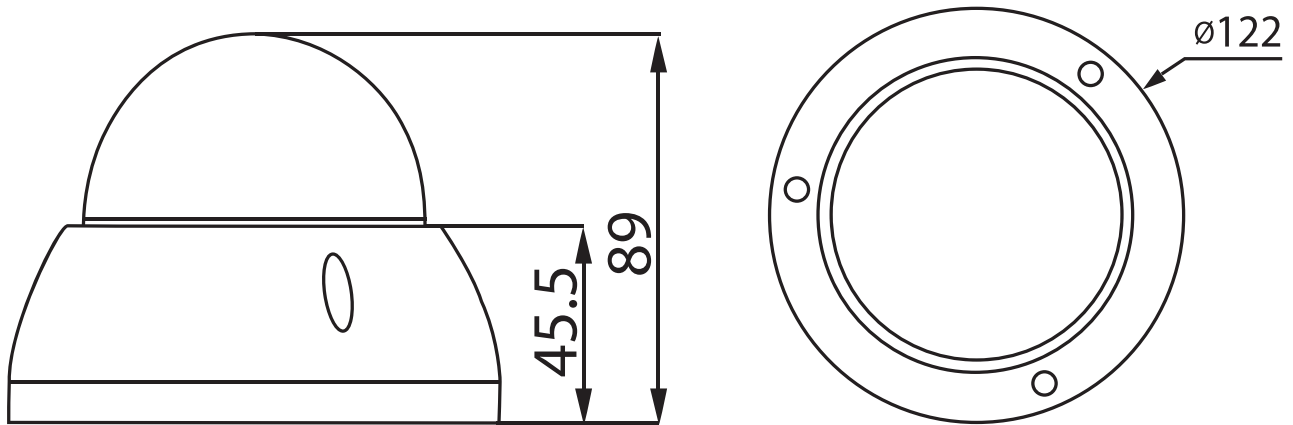

#### Auxiliary Interface

<b>Memory Slot</b>	N/A
<b>RS485</b>	N/A

(continued)

<b>Alarm</b>	N/A
<b>PIR Sensor Range</b>	N/A
<b>General</b>	
<b>Power Supply</b>	DC12V, POE (802.3af)
<b>Power Consumption</b>	<5.5W
<b>Working Environment</b>	-30°C~+60°C, Less than 95% RH
<b>Ingress Protection</b>	IP66
<b>Vandal Resistance</b>	IK10
<b>Dimensions</b>	Ø122mm X 89mm
<b>Weight</b>	0.5Kg