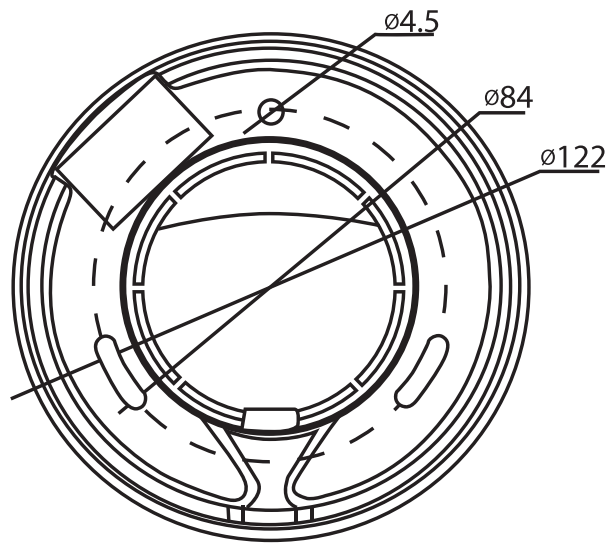

(continued)

Lens**Lens Type** Fixed**Mount Type** Board-in**Focal Length** 2.8mm**Max Aperture** F1.6**Angle of View** H:104°**Focus Control** Fixed**Pan/Tilt/Rotation****Pan/Tilt/Rotation Range** Pan:0°~360°, Tilt:0°~78°, Rotation:0°~360°**Intelligence****IVS** Tripwire, Intrusion, Object Abandoned/Missing**Advanced Intelligent Functions** Face Detection**Video****Compression** H.265+/H.265/H.264+/H.264**Streaming Capability** 3 Streams**Resolution** 4M(2688×1520)/3M(2304×1296)/

1080P(1920×1080)/1.3M(1280×960)/

720P(1280×720)/D1(704×576/704×480)/

VGA(640×480)/CIF(352×288/352×240)

Frame Rate Main Stream 4M(1~25fps)

Sub Stream D1(1~25fps)

Third Stream 720P(1~25/10fps)

Bit Rate Control CBR/VBR**Bit Rate** H.264: 24K ~ 10240Kbps

| | |
|------------------------------------|---|
| Motion Detection | Off / On (4 Zone, Rectangle) |
| Region of Interest Smart IR | Off / On (4 Zone) Support |
| Digital Zoom | 16x |
| Flip | 0°/90°/180°/270° |
| Mirror | Off / On |
| Privacy Masking | Off / On (4 Area, Rectangle) |
| Audio | |
| Compression | G.711a/ G.711Mu/ AAC/ G.726 |
| Network | |
| Ethernet | RJ-45 (10/100Base-T) |
| Protocol | HTTP; HTTPS; TCP; ARP; RTSP; RTP; UDP; SMTP; FTP; DHCP; DNS; DDNS; PPPOE; IPv4/v6; QoS; UPnP; NTP; Bonjour; 802.1x; Multicast; ICMP; IGMP; SNMP |
| Interoperability | ONVIF, PSIA, CGI |
| Streaming Method | Unicast / Multicast |
| Max. User Access | 10 Users / 20 Users |
| Edge Storage | NAS / Local PC for instant recording |
| Web Viewer | IE, Chrome, Firefox, Safari |
| Management Software | SPRO CSS |
| Smart Phone | iPhone, iPad & Android |
| Interface | |
| Audio Interface | Built-in Mic (Directional) |
| General | |
| Power Supply | DC12V, ePOE |
| Power Consumption | <5.5W |
| Operating Conditions | -30° C ~ +60° C / Less than 95% RH |
| Storage Conditions | -30° C ~ +60° C / Less than 95% RH |
| Ingress Protection | IP66 |
| Casing | Metal |
| Dimensions | Φ106mm×93.7mm (4.17"×3.69") |
| Weight | 0.65Kg (1.43lb) |