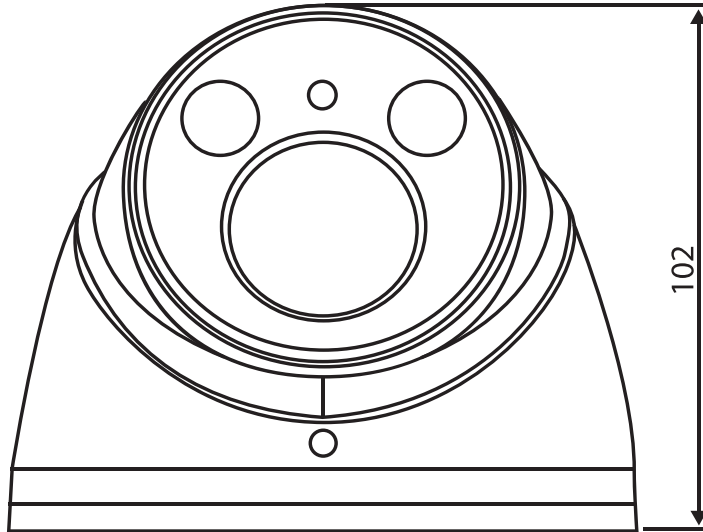

(continued)

Lens**Lens Type** Fixed**Mount Type** Board-in**Focal Length** 2.8mm**Max Aperture** F1.6**Angle of View** H:104°**Focus Control** Fixed**Pan/Tilt/Rotation****Pan/Tilt/Rotation Range** Pan:0°~360°, Tilt:0°~78°, Rotation:0°~360°**Intelligence****IVS** Tripwire, Intrusion, Object Abandoned/Missing**Advanced Intelligent Functions** Face Detection**Video****Compression** H.265+/H.265/H.264+/H.264**Streaming Capability** 3 Streams**Resolution** 4M(2688×1520)/3M(2304×1296)/

1080P(1920×1080)/1.3M(1280×960)/

720P(1280×720)/D1(704×576/704×480)/

VGA(640×480)/CIF(352×288/352×240)

Frame Rate Main Stream 4M(1~25fps)

Sub Stream D1(1~25fps)

Third Stream 720P(1~25/10fps)

Bit Rate Control CBR/VBR**Bit Rate** H.264: 24K ~ 10240Kbps

| | |
|------------------------------------|---|
| Motion Detection | Off / On (4 Zone, Rectangle) |
| Region of Interest Smart IR | Off / On (4 Zone) Support |
| Digital Zoom | 16x |
| Flip | 0°/90°/180°/270° |
| Mirror | Off / On |
| Privacy Masking | Off / On (4 Area, Rectangle) |
| Audio | |
| Compression | G.711a/ G.711Mu/ AAC/ G.726 |
| Network | |
| Ethernet | RJ-45 (10/100Base-T) |
| Protocol | HTTP; HTTPS; TCP; ARP; RTSP; RTP; UDP; SMTP; FTP; DHCP; DNS; DDNS; PPPOE; IPv4/v6; QoS; UPnP; NTP; Bonjour; 802.1x; Multicast; ICMP; IGMP; SNMP |
| Interoperability | ONVIF, PSIA, CGI |
| Streaming Method | Unicast / Multicast |
| Max. User Access | 10 Users / 20 Users |
| Edge Storage | NAS / Local PC for instant recording |
| Web Viewer | IE, Chrome, Firefox, Safari |
| Management Software | SPRO CSS |
| Smart Phone | iPhone, iPad & Android |
| Interface | |
| Audio Interface | Built-in Mic (Directional) |
| General | |
| Power Supply | DC12V, ePOE |
| Power Consumption | <5.5W |
| Operating Conditions | -30° C ~ +60° C / Less than 95% RH |
| Storage Conditions | -30° C ~ +60° C / Less than 95% RH |
| Ingress Protection | IP66 |
| Casing | Metal |
| Dimensions | Φ106mm×93.7mm (4.17"×3.69") |
| Weight | 0.65Kg (1.43lb) |