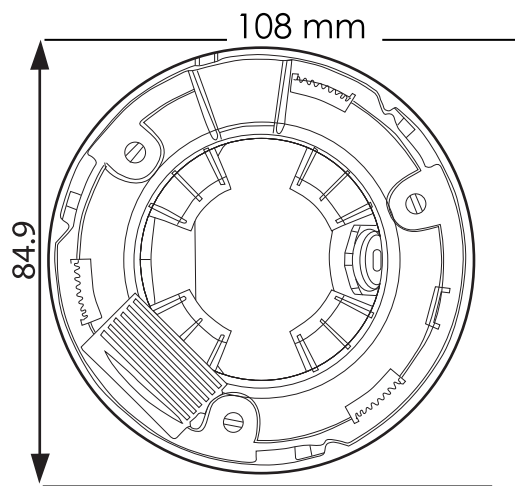

SPRO[®] IP

DHIPD40-28RW-S

4 MEGAPIXEL IP IR DOME CAMERA

4 MEGAPIXEL

2.8MM

15m IR

IP66

Key Features:

- 4 Megapixel progressive scan CMOS
- H.264&MJPEG dual-stream encoding
- Max 20fps@4MP(2688×1520)
- DWDR, Day/Night(ICR), 3DNR, AWB, AGC, BLC
- Multiple network monitoring: Web viewer & CMS(SPRO CSS)
- 2.8mm fixed lens
- Max. IR LEDs Length 15m
- IP66 waterproof
- DC12V/POE

SPECIFICATIONS

Model Number	DHIPD40-28RW-S
Image Sensor	1/3 4 Megapixel progressive scan CMOS
Effective Pixels	2688(H)x1520(V)
Scanning System	Progressive
Electronic Shutter Speed	Auto/Manual, 1/3~1/100000s
Min. Illumination	0.08Lux/F2.0(Color,1/3s,30IRE), 0Lux/F2(IR on)
S/N Ratio	More than 50dB
Max. IR LEDs Length	Up to 15m
IR On/Off Control	Auto/ Manual
IR LEDs	12

Motion Detection	Off / On (4 Zone, Rectangle)
Region of Interest Smart IR	Off / On (4 Zone)
Digital Zoom	16x
Flip	0°/90°/180°/270°
Mirror	Off / On
Privacy Masking	Off / On (4 Area, Rectangle)
Audio	
Compression	N/A
Network	
Ethernet	RJ-45 (10/100Base-T)
Protocol	HTTP;HTTPS;TCP;ARP;RTSP;RTP;RTCP;UDP;SMTP; FTP;DHCP;DNS;DDNS;PPPoE;IPV4/V6;QoS;UPnP; NTP;Bonjour;IEEE 802.1X;Multicast;ICMP;IGMP;TLS
Interoperability	ONVIF Profile S&G, API
Streaming Method	Unicast / Multicast
Max. User Access	10 Users / 20 Users
Edge Storage	NAS / Local PC for instant recording
Web Viewer	IE, Chrome, Firefox, Safari
Management Software	SPRO CSS
Smart Phone	iPhone, iPad & Android
Interface	
Audio Interface	N/A
General	
Power Supply	DC12V, POE (IEEE 802.3af) (Class 0)
Power Consumption	<5.5W
Operating Conditions	-30° C ~ +60° C / Less than 95% RH
Storage Conditions	-30° C ~ +60° C / Less than 95% RH
Ingress Protection	IP66
Casing	Metal
Dimensions	Φ108mm×84.9mm(4.25"×3.15")
Weight	0.387Kg(0.85lb)