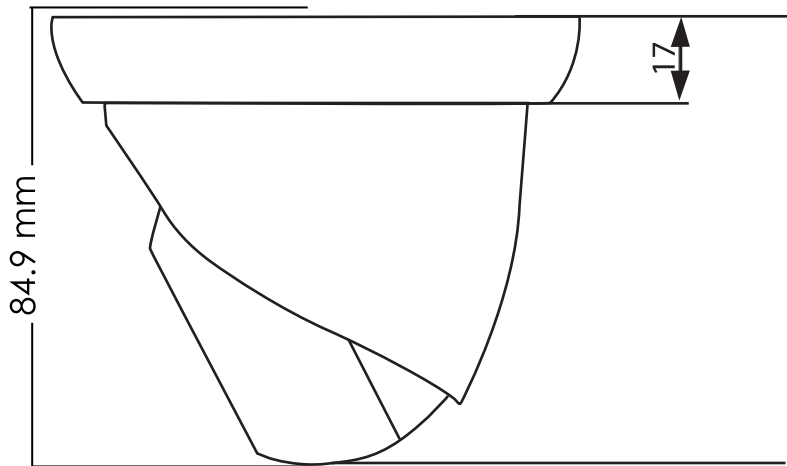

SPECIFICATIONS

Model Number	DHIPD40-28RW-S
Image Sensor	1/3 4 Megapixel progressive scan CMOS
Effective Pixels	2688(H)x1520(V)
Scanning System	Progressive
Electronic Shutter Speed	Auto/Manual, 1/3~1/100000s
Min. Illumination	0.08Lux/F2.0(Color,1/3s,30IRE), 0Lux/F2(IR on)
S/N Ratio	More than 50dB
Max. IR LEDs Length	Up to 15m
IR On/Off Control	Auto/ Manual
IR LEDs	12

Motion Detection	Off / On (4 Zone, Rectangle)
Region of Interest Smart IR	Off / On (4 Zone)
Digital Zoom	16x
Flip	0°/90°/180°/270°
Mirror	Off / On
Privacy Masking	Off / On (4 Area, Rectangle)
Audio	
Compression	N/A
Network	
Ethernet	RJ-45 (10/100Base-T)
Protocol	HTTP;HTTPS;TCP;ARP;RTSP;RTP;RTCP;UDP;SMTP; FTP;DHCP;DNS;DDNS;PPPoE;IPV4/V6;QoS;UPnP; NTP;Bonjour;IEEE 802.1X;Multicast;ICMP;IGMP;TLS
Interoperability	ONVIF Profile S&G, API
Streaming Method	Unicast / Multicast
Max. User Access	10 Users / 20 Users
Edge Storage	NAS / Local PC for instant recording
Web Viewer	IE, Chrome, Firefox, Safari
Management Software	SPRO CSS
Smart Phone	iPhone, iPad & Android
Interface	
Audio Interface	N/A
General	
Power Supply	DC12V, POE (IEEE 802.3af) (Class 0)
Power Consumption	<5.5W
Operating Conditions	-30° C ~ +60° C / Less than 95% RH
Storage Conditions	-30° C ~ +60° C / Less than 95% RH
Ingress Protection	IP66
Casing	Metal
Dimensions	Φ108mm×84.9mm(4.25"×3.15")
Weight	0.387Kg(0.85lb)