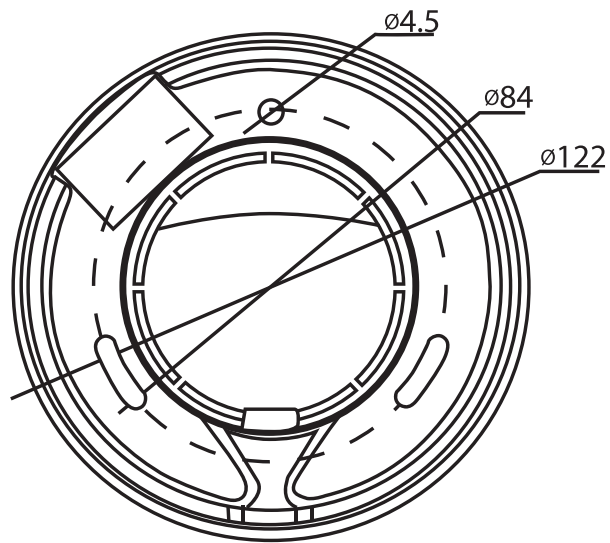

1080P(1920×1080)/1.3M(1280×960)/

720P(1280×720)/D1(704×576/704×480)/

VGA(640×480)/CIF(352×288/352×240)

Frame Rate	Main Stream	4M(1~25fps)
	Sub Stream	D1(1~25fps)
	Third Stream	720P(1~25/10fps)

Bit Rate Control CBR/VBR

Motion Detetion	Off / On (4 Zone, Rectangle)
Region of InterestSmart IR	Off / On (4 Zone)Support
Digital Zoom	16x
Flip	0°/90°/180°/270°
Mirror	Off / On
Privacy Masking	Off / On (4 Area, Rectangle)
Audio	
Compression	G.711a/ G.711Mu/ AAC/ G.726
Network	
Ethernet	RJ-45 (10/100Base-T)
Protocol	HTTP; HTTPs; TCP; ARP; RTSP; RTP; UDP; SMTP; FTP; DHCP; DNS; DDNS; PPPOE; IPv4/v6; QoS; UPnP;NTP; Bonjour; 802.1x; Multicast; ICMP; IGMP; SNMP
Interoperability	ONVIF, PSIA, CGI
Streaming Method	Unicast / Multicast
Max. User Access	10 Users / 20 Users
Edge Storage	NAS / Local PC for instant recording
Web Viewer	IE, Chrome, Firefox, Safari
Management Software	SPRO CSS
Smart Phone	iPhone, iPad & Android
Interface	
Audio Interface	Built-in Mic
General	
Power Supply	DC12V, POE (802.3af)(Class 0)
Power Consumption	<5.5W
Operating Conditions	-30° C ~ +60° C / Less than 95% RH
Storage Conditions	-30° C ~ +60° C / Less than 95% RH
Ingress Protection	IP66
Casing	Metal
Dimensions	Φ106mm×93.7mm (4.17"×3.69")
Weight	0.65Kg (1.43lb)