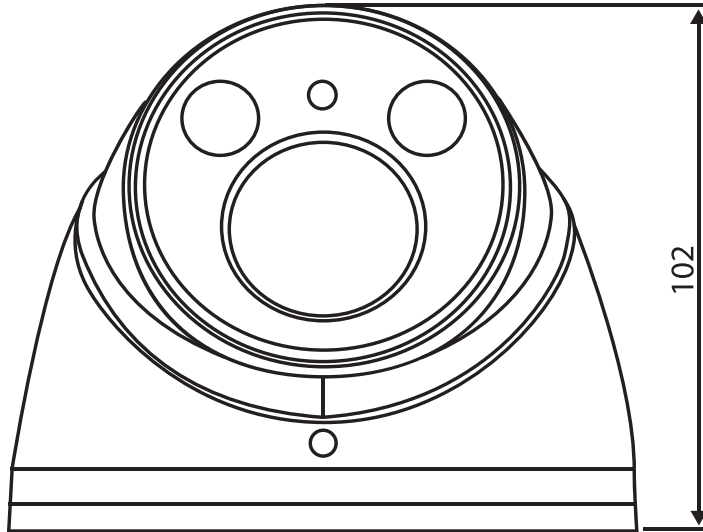

Motion Detetion	Off / On (4 Zone, Rectangle)
Region of InterestSmart IR	Off / On (4 Zone)Support
Digital Zoom	16x
Flip	0°/90°/180°/270°
Mirror	Off / On
Privacy Masking	Off / On (4 Area, Rectangle)
Audio	
Compression	G.711a/ G.711Mu/ AAC/ G.726
Network	
Ethernet	RJ-45 (10/100Base-T)
Protocol	HTTP; HTTPs; TCP; ARP; RTSP; RTP; UDP; SMTP; FTP; DHCP; DNS; DDNS; PPPOE; IPv4/v6; QoS; UPnP;NTP; Bonjour; 802.1x; Multicast; ICMP; IGMP; SNMP
Interoperability	ONVIF, PSIA, CGI
Streaming Method	Unicast / Multicast
Max. User Access	10 Users / 20 Users
Edge Storage	NAS / Local PC for instant recording
Web Viewer	IE, Chrome, Firefox, Safari
Management Software	SPRO CSS
Smart Phone	iPhone, iPad & Android
Interface	
Audio Interface	Built-in Mic
General	
Power Supply	DC12V, POE (802.3af)(Class 0)
Power Consumption	<5.5W
Operating Conditions	-30° C ~ +60° C / Less than 95% RH
Storage Conditions	-30° C ~ +60° C / Less than 95% RH
Ingress Protection	IP66
Casing	Metal
Dimensions	Φ106mm×93.7mm (4.17"×3.69")
Weight	0.65Kg (1.43lb)