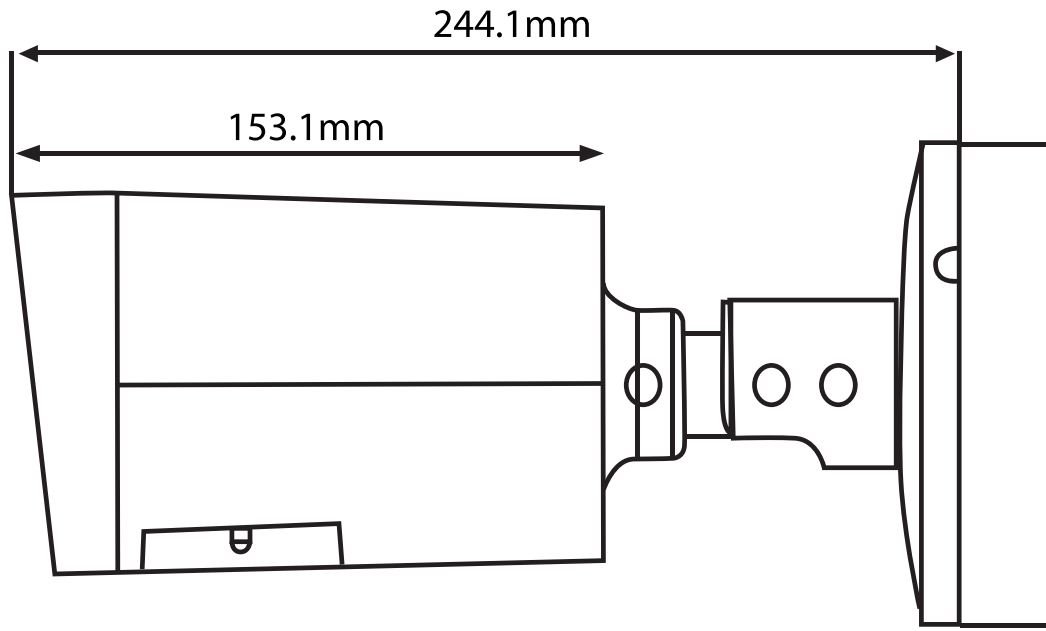

All specifications are subject to change without notice. Copyright © Luxrite Ltd. All rights reserved