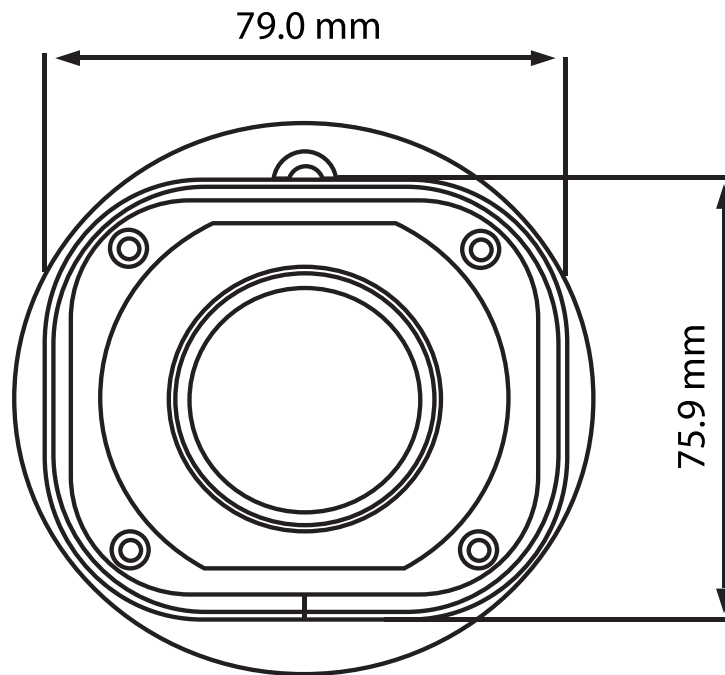

All specifications are subject to change without notice. Copyright © Luxrite Ltd. All rights reserved