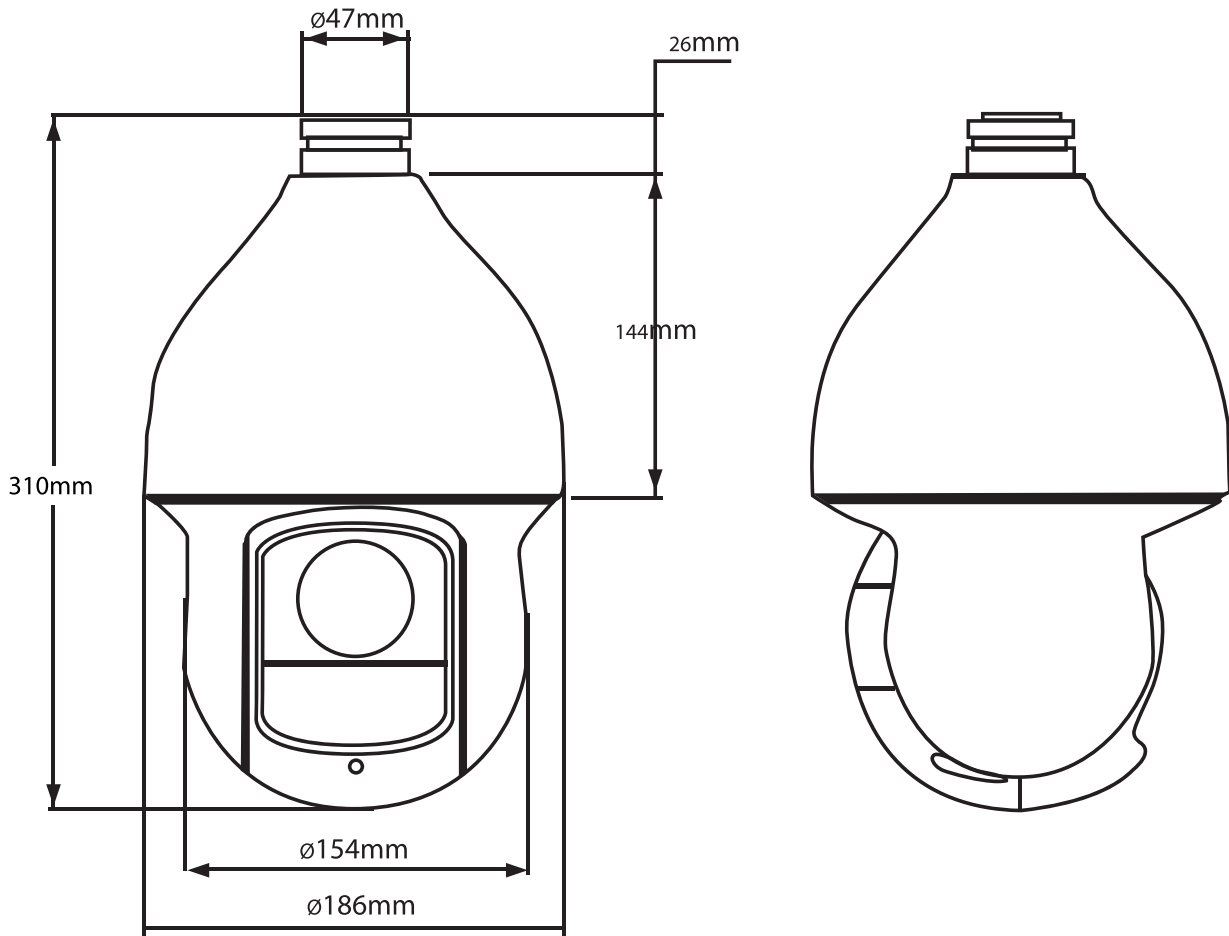

Video

Resolution	4M(2592x1520) / 1080P(1920x1080) / 720P(1280x720)
Frame Rate	25fps@4M/1080P, 25/50fps@720P
Video Output	1-channel BNC HD-CVI video output
Day/Night	Auto(ICR) / Color / B/W
OSD Menu	Support
Backlight Compensation	BLC / HLC / WDR (120dB)
White Balance	Auto,ATW,Indoor,Outdoor,Manual
Gain Control	Auto / Manual
Noise Reduction	Ultra DNR (2D/3D)
Digital Zoom	16x
Flip	180°
Privacy Masking	Up to 24 areas

Interface

Video Interface	1
Audio Interface	1 channel in
RS485	1
Alarm I/O	2/1

General

Power Supply	AC24V/3A (±10%)
Power Consumption	13W, 23W (IR on)
Working Environment	-40°C ~ 70°C / Less than 90% RH
Ingress Protection	IP66
Dimensions	Ø186.0(mm) x 310(mm)
Weight	3.5Kg