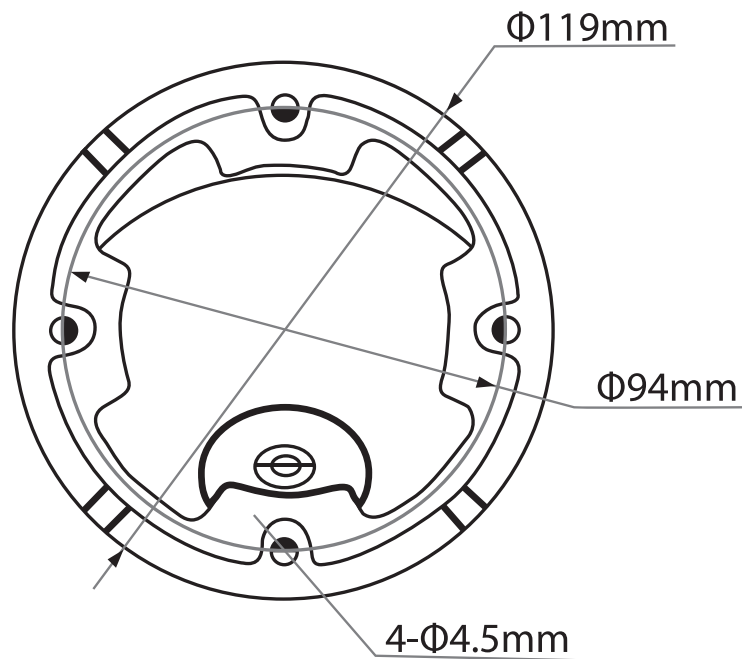

- 4MP@25fps
- 2.8~12mm vari-focal lens
- Max. IR distance 30m
- Smart IR
- WDR
- IP67 waterproof
- DC12V

SPECIFICATIONS

Model Number	SPD40/2812R/30M
Image Sensor	1/3" CMOS
Effective Pixels	2688(H)×1520(V), 4MP
Scanning System	Progressive
Electronic Shutter Speed	1/25~1/100000s
Min. Illumination	0.03Lux/F1.3, 30IRE, 0Lux IR on
S/N Ratio	More than 65dB
Max. IR LEDs Length	Up to 30m
IR On/Off Control	Auto/ Manual
IR LEDs	20

(continued)

Lens

Lens Type	Vari-focal lens
Mount Type	Board-in
Focal Length	2.8-12mm
Max Aperture	F1.3
Angle of View	H:98°~26°
Focus Control	Manual

Pan/Tilt/Rotation

Pan/Tilt/Rotation Range	Pan:0°~360° / Tilt: 0° ~ 90° / Rotation: 0° ~ 360°
--------------------------------	----------------------------------------------------

Casing	Aluminium
Dimensions	Φ119mm×97.4mm (Φ4.69"×3.83")
Net Weight	0.28kg (0.62lb)
Gross Weight	0.35kg (0.77lb)

All specifications are subject to change without notice. Copyright © Luxrite Ltd. All rights reserved