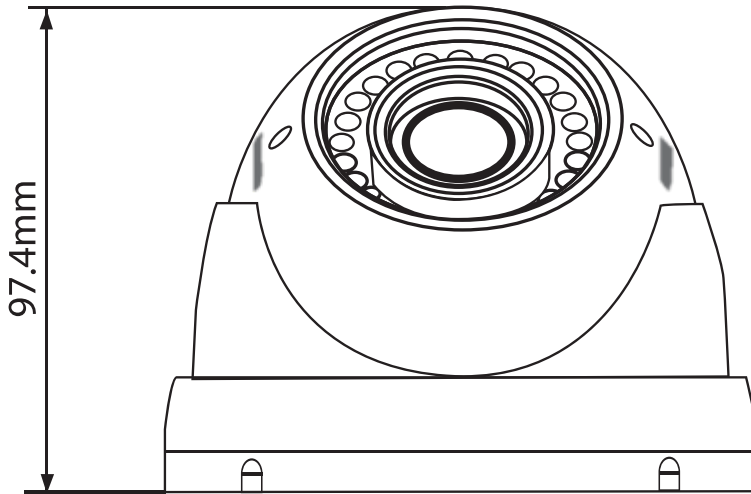

- 4MP@25fps
- 2.8~12mm vari-focal lens
- Max. IR distance 30m
- Smart IR
- WDR
- IP67 waterproof
- DC12V

SPECIFICATIONS

Model Number	SPD40/2812R/30M
Image Sensor	1/3" CMOS
Effective Pixels	2688(H)×1520(V), 4MP
Scanning System	Progressive
Electronic Shutter Speed	1/25~1/100000s
Min. Illumination	0.03Lux/F1.3, 30IRE, 0Lux IR on
S/N Ratio	More than 65dB
Max. IR LEDs Length	Up to 30m
IR On/Off Control	Auto/ Manual
IR LEDs	20

(continued)

Lens

Lens Type	Vari-focal lens
Mount Type	Board-in
Focal Length	2.8-12mm
Max Aperture	F1.3
Angle of View	H:98°~26°
Focus Control	Manual

Pan/Tilt/Rotation

Pan/Tilt/Rotation Range	Pan:0°~360° / Tilt: 0° ~ 90° / Rotation: 0° ~ 360°
--------------------------------	----------------------------------------------------

Casing	Aluminium
Dimensions	Φ119mm×97.4mm (Φ4.69"×3.83")
Net Weight	0.28kg (0.62lb)
Gross Weight	0.35kg (0.77lb)

All specifications are subject to change without notice. Copyright © Luxrite Ltd. All rights reserved