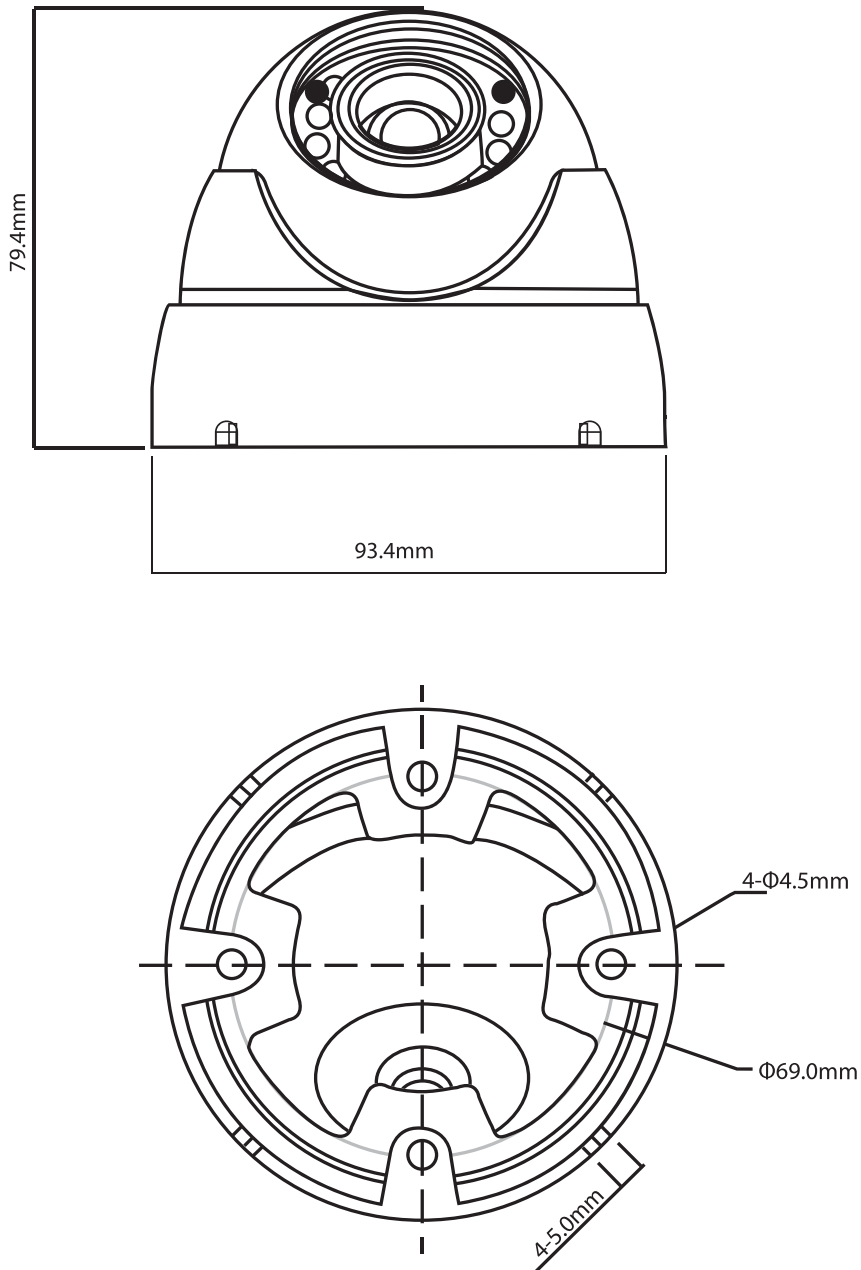

- 4MP@25fps
- 3.6mm fixed Lens
- Up to 15M IR distance
- Smart IR
- WDR
- IP67 waterproof
- DC12V

SPECIFICATIONS

Model Number	SPD40/36RW/15M
Image Sensor	1/3" CMOS
Effective Pixels	2688(H)×1520(V), 4MP
Scanning System	Progressive
Electronic Shutter Speed	1/25~1/100000s
Min. Illumination	0.03Lux/F2.0, 30IRE, 0Lux IR on
S/N Ratio	More than 65dB
Max. IR LEDs Length	Up to 15m
IR On/Off Control	Auto/ Manual
IR LEDs	12

(continued)

Lens

Lens Type	Fixed lens / Fixed iris
Mount Type	Board-in
Focal Length	3.6mm
Max Aperture	F2.0
Angle of View	H:84.8°
Focus Control	N/A

Pan/Tilt/Rotation

Pan/Tilt/Rotation Range	Pan:0°~360° / Tilt: 0° ~ 90° / Rotation: 0° ~ 360°
--------------------------------	--

Casing	Aluminium
Dimensions	$\Phi 93.4\text{mm} \times 79.4\text{mm}$ ($\Phi 3.68'' \times 3.13''$)
Net Weight	0.28kg (0.62lb)
Gross Weight	0.35kg (0.77lb)

All specifications are subject to change without notice. Copyright © Luxrite Ltd. All rights reserved